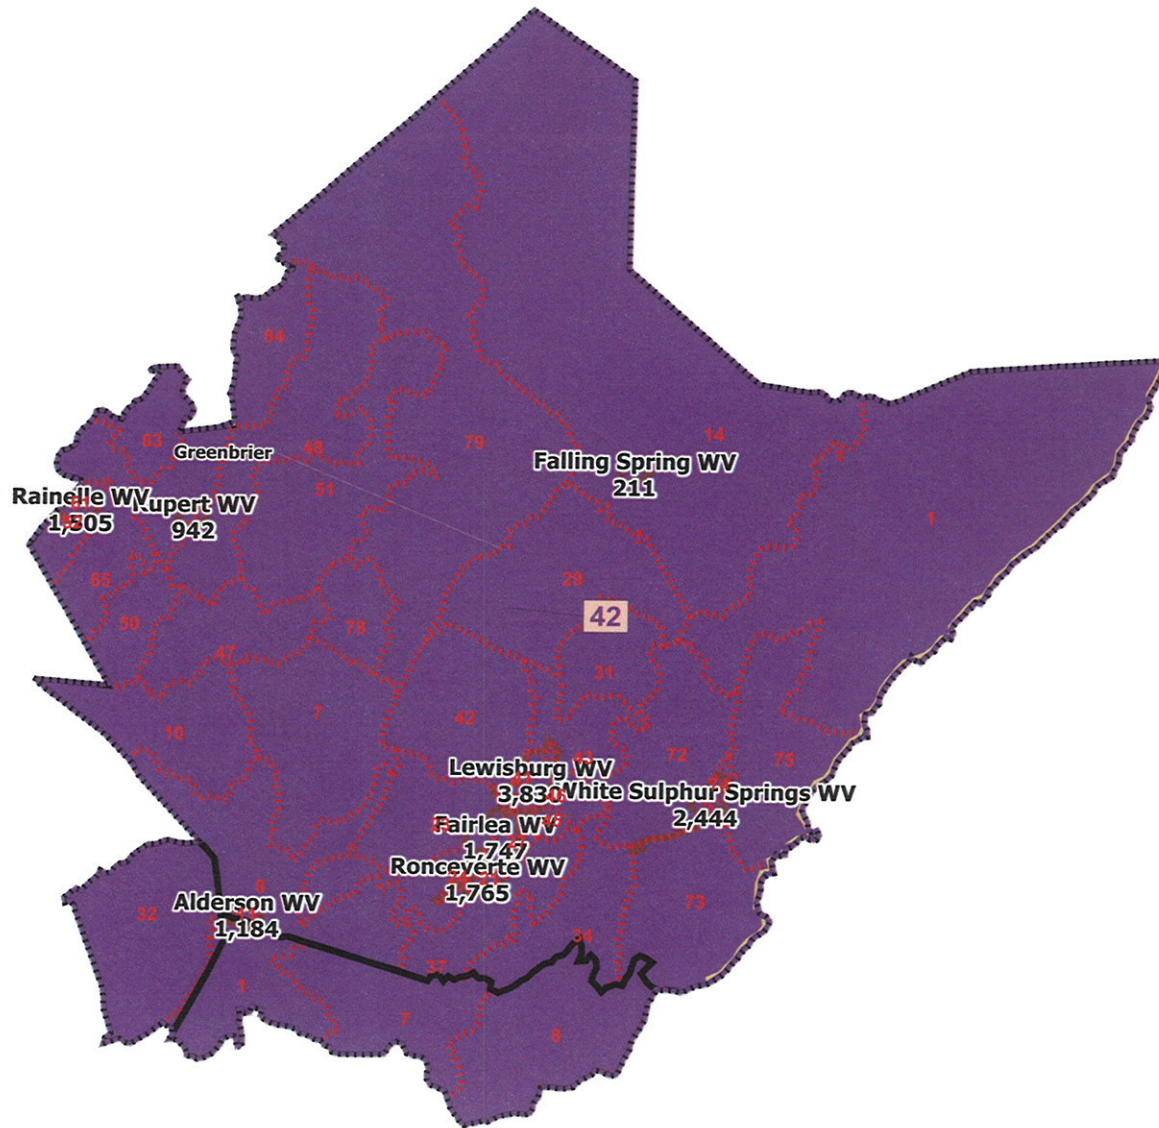

District: 42

West Virginia
2010 Populations

- Districts
- Municipality
- Precincts
- County
- State
- New District

House Final Plan 2X